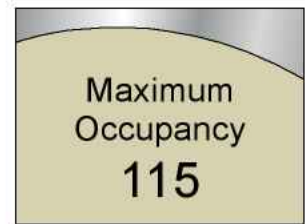

ASG: Bellevue

ADA sign
(room number)

(S1) 4" x 5.75"

ADA sign
(room number with
changeable name
insert)

(S2) 6" x 5.75"

Information sign
(cubicle ID with
changeable insert)

(S3) 4.25" x 5.75"

ADA sign
(room name)

(S4) 5" x 8"

ADA sign
(room number
with changeable
name insert)

(S5) 8.5" x 8"

ADA sign
(restroom)

(S6) 9" x 6"

ADA sign
(stairs)

(S6.1) 9" x 6"

information sign
(elevator lobby)

(S7) 8" x 6"

(S8) 4.5" x 6"

information sign
(max. occupancy)

informational sign
(directional)

(S9) 6.5" x 12"

acornsign.com

NOTICE OF CONFIDENTIALITY OF DESIGN AND CONCEPT: All designs, illustrations, or representations of these drawings which originate from Acorn Sign Graphics for any purpose, based on drawings from Acorn Sign Graphics, are the property of Acorn Sign Graphics. No design, illustration, or representation shall be used, copied, or reproduced in any form without the written consent of Acorn Sign Graphics.