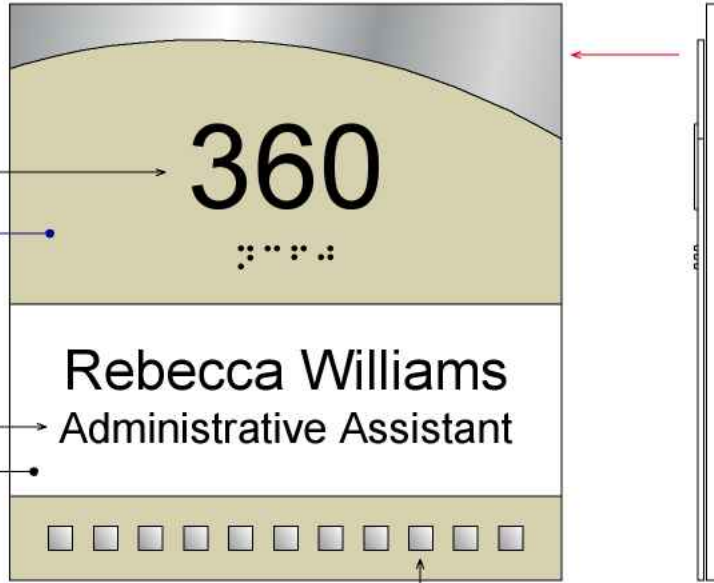

side view

Raised Copy Color Selection:

Typestyle Selection (ADA)

1. (10 fonts total):
   123 ARIAL
   123 AVENIR
   123 CHARLOTTE SANS BOOK
   123 FUTURA
   123 GILL SANS
   123 HELVETICA REGULAR
   123 HELVETICA BOLD
   123 OPTIMA
   123 STONE SANS SERIF
   123 UNIVERS CONDENSED

Insert Copy Color:

Typestyle Selection

1. (14 fonts total):
   123 ARIAL
   123 AVENIR
   123 CHARLOTTE SANS BOOK
   123 FUTURA
   123 GILL SANS
   123 HELVETICA REGULAR
   123 HELVETICA BOLD
   123 OPTIMA
   123 STONE SANS SERIF
   123 UNIVERS CONDENSED

1. Bembo
   Garamond
   Stone Serif
   Times New Roman