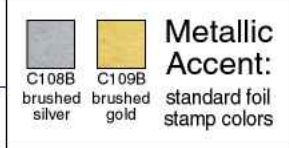

side view

Raised Copy Color Selection:

Typestyle Selection (ADA)

1. (10 fonts total):
   123 ARIAL
   123 AVENIR
   123 CHARLOTTE SANS BOOK
   123 FUTURA
   123 GILL SANS
   123 HELVETICA REGULAR
   123 HELVETICA BOLD
   123 OPTIMA
   123 STONE SANS SERIF
   123 UNIVERS CONDENSED

Insert Copy Color:

Typestyle Selection

1. (14 fonts total):
   123 ARIAL
   123 AVENIR
   123 CHARLOTTE SANS BOOK
   123 FUTURA
   123 GILL SANS
   123 HELVETICA REGULAR
   123 HELVETICA BOLD
   123 OPTIMA
   123 STONE SANS SERIF
   123 UNIVERS CONDENSED

1. Bembo
   Garamond
   Stone Serif
   Times New Roman