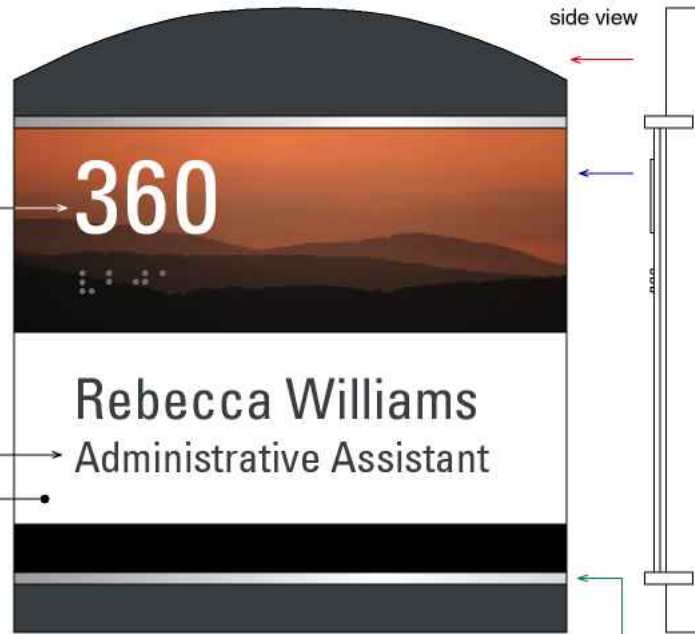

Raised Copy Color Selection:

**Typestyle Selection (ADA)
(10 fonts total):**

- 123 ARIAL
- 123 AVENIR
- 123 CHARLOTTE SANS BOOK
- 123 FUTURA
- 123 GILL SANS
- 123 HELVETICA REGULAR
- **123 HELVETICA BOLD**
- 123 OPTIMA
- 123 STONE SANS SERIF
- 123 UNIVERS CONDENSED

Insert Copy Color:

**Typestyle Selection
(14 fonts total):**

- 123 ARIAL
- 123 AVENIR
- 123 CHARLOTTE SANS BOOK
- 123 FUTURA
- 123 GILL SANS
- 123 HELVETICA REGULAR
- **123 HELVETICA BOLD**
- 123 OPTIMA
- 123 STONE SANS SERIF
- 123 UNIVERS CONDENSED

- Bembo
- Garamond
- Stone Serif
- Times New Roman

side view

Insert Bkgd. Color:

ADA Plate Bkgd. Color selection:

Accent Color:

Backplate Color selection:

ASG: Fulton